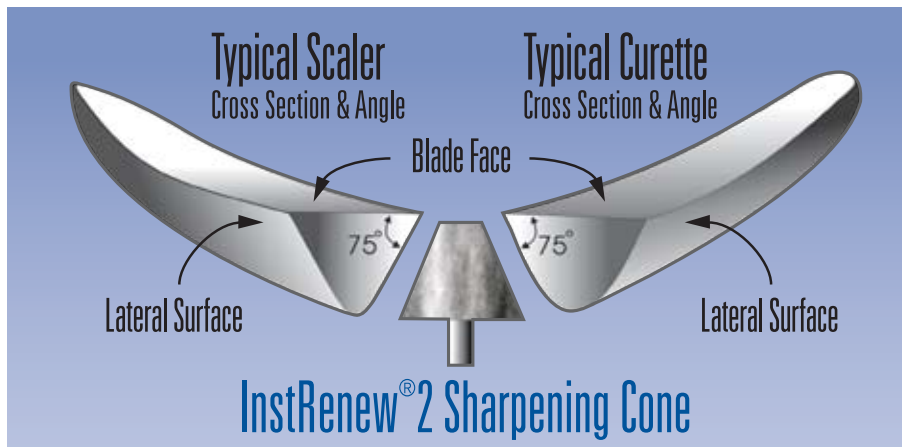

▶ Gives You Exact Angles  
EVERYTIME

# Nordent® **InstRenew<sup>2</sup>** SHARPENING ASSISTANT

Every Brand and Every Pattern of scalers and curettes have one thing in common. The angle between the blade face and the lateral surface is always 75°.